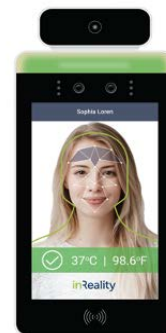

1.
check

Take the Q&A Screening Quiz before arrival

2.
scan

At entry, Scan Temperature

3.
clear

Cleared? Proceed with a Safe Pass

Enterprise Control The Power is in the Platform

- ▶ Efficiently manage oversight with Smart Alerts
- ▶ No additional infrastructure or staff
- ▶ All you need is a browser, zero integration
- ▶ Remotely monitor one-to-many locations
- ▶ Define workflows and data policies to bulletproof privacy + legal compliance
- ▶ Real-time dashboard of results with historical anomalies